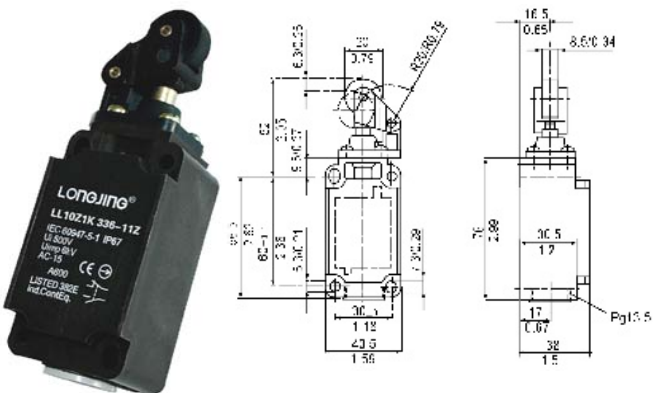

LL10Z/T336 Limit Switch 行程开关

速动开关 LL10ZR 336-11Z、LL10ZR 336-02Z
缓动开关 LL10TR 336-11Z、LL10TR 336-02Z

速动开关 LL10Z4VH 336-11Z、LL10Z4VH 336-02Z
缓动开关 LL10T4VH 336-11Z、LL10T4VH 336-02Z

速动开关 LL10Z4V10H 336-11Z、LL10Z4V10H 336-02Z
缓动开关 LL10T4V10H 336-11Z、LL10T4V10H 336-02Z

速动开关 LL10Z4V7H 336-11Z、LL10Z4V7H 336-02Z
缓动开关 LL10T4V7H 336-11Z、LL10T4V7H 336-02Z

速动开关 LL10Z1K 336-11Z、LL10Z1K 336-02Z
缓动开关 LL10T1K 336-11Z、LL10T1K 336-02Z

速动开关 LL10Z3K 336-11Z、LL10Z3K 336-02Z
缓动开关 LL10T3K 336-11Z、LL10T3K 336-02Z