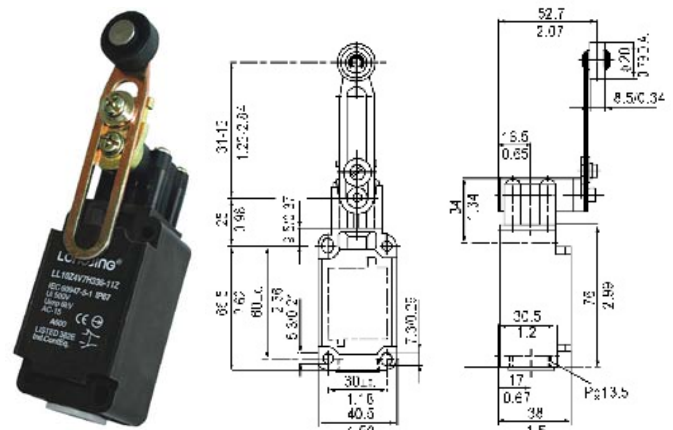

LL10Z/T336 Limit Switch 行程开关

速动开关 LL10ZR 336-11Z、LL10ZR 336-02Z
缓动开关 LL10TR 336-11Z、LL10TR 336-02Z

速动开关 LL10Z4VH 336-11Z、LL10Z4VH 336-02Z
缓动开关 LL10T4VH 336-11Z、LL10T4VH 336-02Z

速动开关 LL10Z4V10H 336-11Z、LL10Z4V10H 336-02Z
缓动开关 LL10T4V10H 336-11Z、LL10T4V10H 336-02Z

速动开关 LL10Z4V7H 336-11Z、LL10Z4V7H 336-02Z
缓动开关 LL10T4V7H 336-11Z、LL10T4V7H 336-02Z

速动开关 LL10Z1K 336-11Z、LL10Z1K 336-02Z
缓动开关 LL10T1K 336-11Z、LL10T1K 336-02Z

速动开关 LL10Z3K 336-11Z、LL10Z3K 336-02Z
缓动开关 LL10T3K 336-11Z、LL10T3K 336-02Z