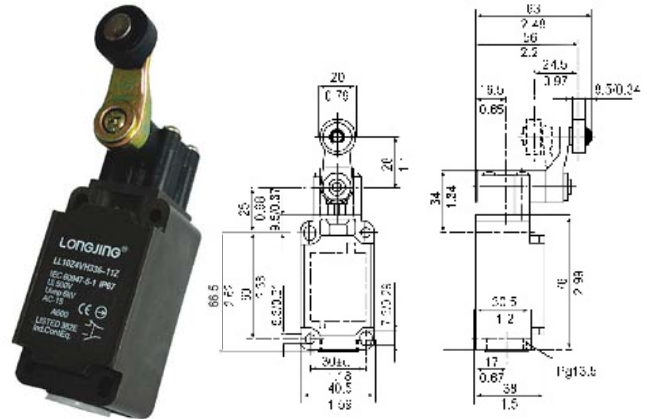

LL10Z/T336 Limit Switch 行程开关

速动开关 LL10ZR 336-11Z、LL10ZR 336-02Z
缓动开关 LL10TR 336-11Z、LL10TR 336-02Z

速动开关 LL10Z4VH 336-11Z、LL10Z4VH 336-02Z
缓动开关 LL10T4VH 336-11Z、LL10T4VH 336-02Z

速动开关 LL10Z4V10H 336-11Z、LL10Z4V10H 336-02Z
缓动开关 LL10T4V10H 336-11Z、LL10T4V10H 336-02Z

速动开关 LL10Z4V7H 336-11Z、LL10Z4V7H 336-02Z
缓动开关 LL10T4V7H 336-11Z、LL10T4V7H 336-02Z

速动开关 LL10Z1K 336-11Z、LL10Z1K 336-02Z
缓动开关 LL10T1K 336-11Z、LL10T1K 336-02Z

速动开关 LL10Z3K 336-11Z、LL10Z3K 336-02Z
缓动开关 LL10T3K 336-11Z、LL10T3K 336-02Z