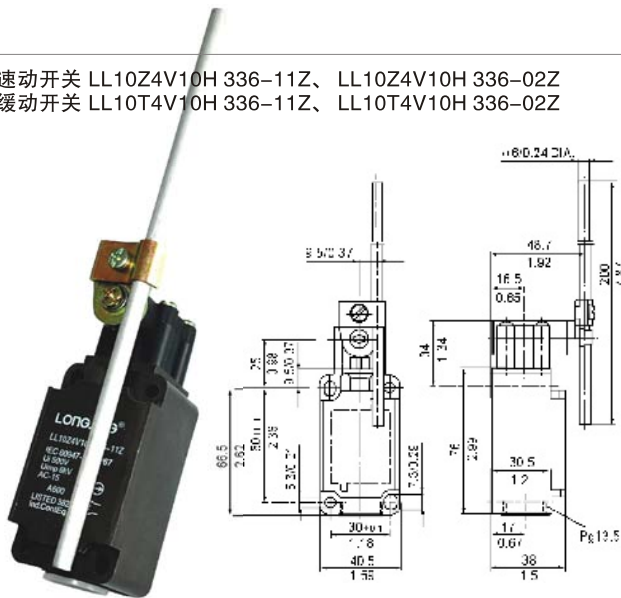

LL10Z/T336 Limit Switch 行程开关

速动开关 LL10ZR 336-11Z、LL10ZR 336-02Z
缓动开关 LL10TR 336-11Z、LL10TR 336-02Z

速动开关 LL10Z4VH 336-11Z、LL10Z4VH 336-02Z
缓动开关 LL10T4VH 336-11Z、LL10T4VH 336-02Z

速动开关 LL10Z4V10H 336-11Z、LL10Z4V10H 336-02Z
缓动开关 LL10T4V10H 336-11Z、LL10T4V10H 336-02Z

速动开关 LL10Z4V7H 336-11Z、LL10Z4V7H 336-02Z
缓动开关 LL10T4V7H 336-11Z、LL10T4V7H 336-02Z

速动开关 LL10Z1K 336-11Z、LL10Z1K 336-02Z
缓动开关 LL10T1K 336-11Z、LL10T1K 336-02Z

速动开关 LL10Z3K 336-11Z、LL10Z3K 336-02Z
缓动开关 LL10T3K 336-11Z、LL10T3K 336-02Z