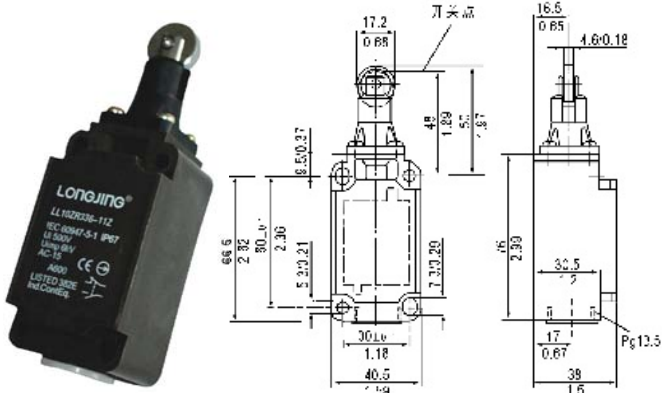

LL10Z/T336 Limit Switch 行程开关

速动开关 LL10ZR 336-11Z、LL10ZR 336-02Z
缓动开关 LL10TR 336-11Z、LL10TR 336-02Z

速动开关 LL10Z4VH 336-11Z、LL10Z4VH 336-02Z
缓动开关 LL10T4VH 336-11Z、LL10T4VH 336-02Z

速动开关 LL10Z4V10H 336-11Z、LL10Z4V10H 336-02Z
缓动开关 LL10T4V10H 336-11Z、LL10T4V10H 336-02Z

速动开关 LL10Z4V7H 336-11Z、LL10Z4V7H 336-02Z
缓动开关 LL10T4V7H 336-11Z、LL10T4V7H 336-02Z

速动开关 LL10Z1K 336-11Z、LL10Z1K 336-02Z
缓动开关 LL10T1K 336-11Z、LL10T1K 336-02Z

速动开关 LL10Z3K 336-11Z、LL10Z3K 336-02Z
缓动开关 LL10T3K 336-11Z、LL10T3K 336-02Z