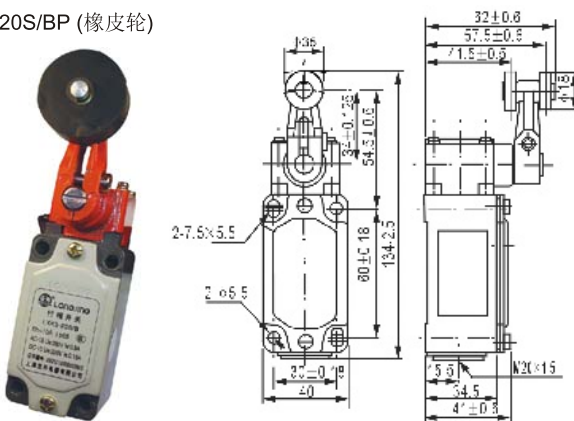

LXK3-20H Limit Switch 行程开关

LXK3-20S/D

LXK3-20H/D

LXK3-20S/W

LXK3-20H/W

LXK3-20S/H1

LXK3-20H/H1

LXK3-20S/BP (橡皮轮)

LXK3-20H/BP (橡皮轮)