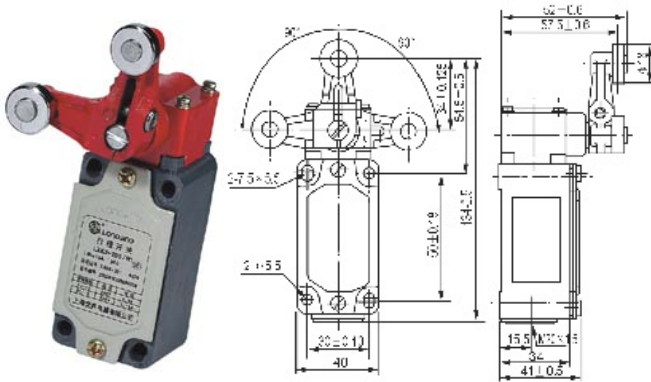

LXK3-20H Limit Switch 行程开关

LXK3-20S/D

LXK3-20H/D

LXK3-20S/W

LXK3-20H/W

LXK3-20S/H1

LXK3-20H/H1

LXK3-20S/BP (橡皮轮)

LXK3-20H/BP (橡皮轮)