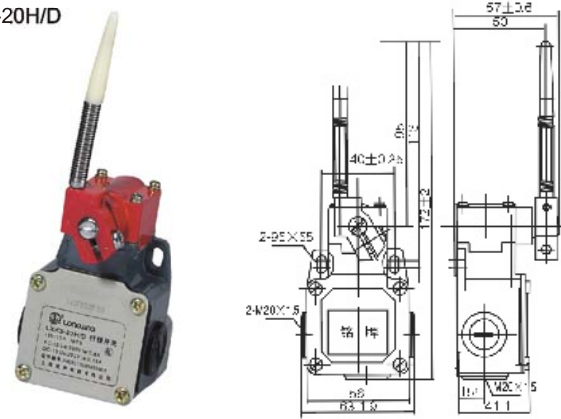

LXK3-20H Limit Switch 行程开关

LXK3-20S/D

LXK3-20H/D

LXK3-20S/W

LXK3-20H/W

LXK3-20S/H1

LXK3-20H/H1

LXK3-20S/BP (橡皮轮)

LXK3-20H/BP (橡皮轮)