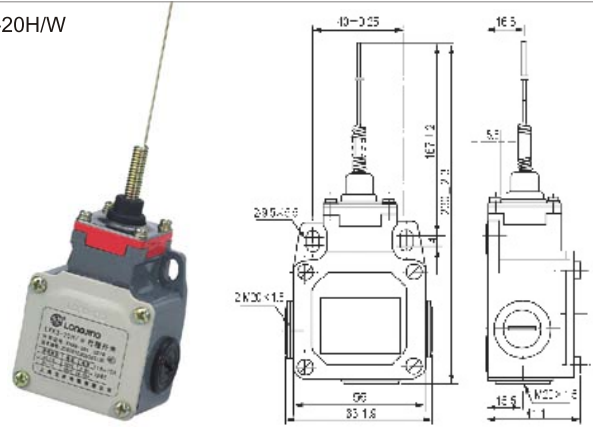

LXK3-20H Limit Switch 行程开关

LXK3-20S/D

LXK3-20H/D

LXK3-20S/W

LXK3-20H/W

LXK3-20S/H1

LXK3-20H/H1

LXK3-20S/BP (橡皮轮)

LXK3-20H/BP (橡皮轮)