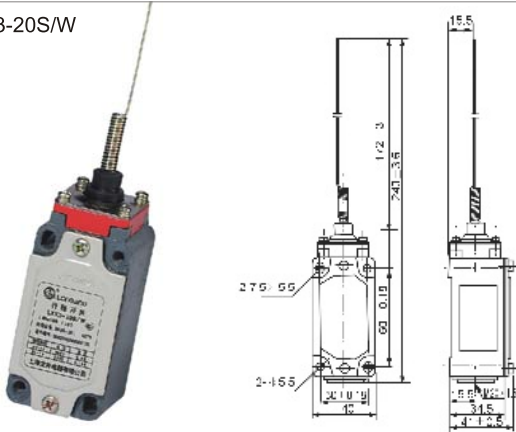

LXK3-20H Limit Switch 行程开关

LXK3-20S/D

LXK3-20H/D

LXK3-20S/W

LXK3-20H/W

LXK3-20S/H1

LXK3-20H/H1

LXK3-20S/BP (橡皮轮)

LXK3-20H/BP (橡皮轮)