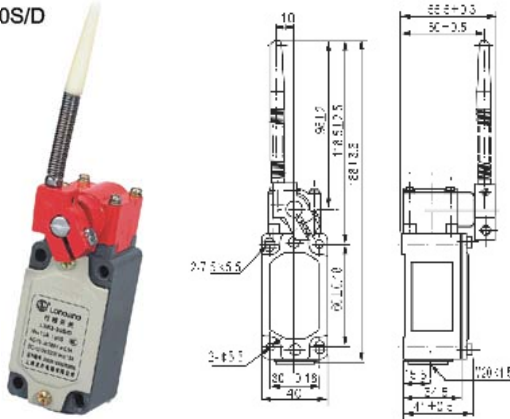

LXK3-20H Limit Switch 行程开关

LXK3-20S/D

LXK3-20H/D

LXK3-20S/W

LXK3-20H/W

LXK3-20S/H1

LXK3-20H/H1

LXK3-20S/BP (橡皮轮)

LXK3-20H/BP (橡皮轮)