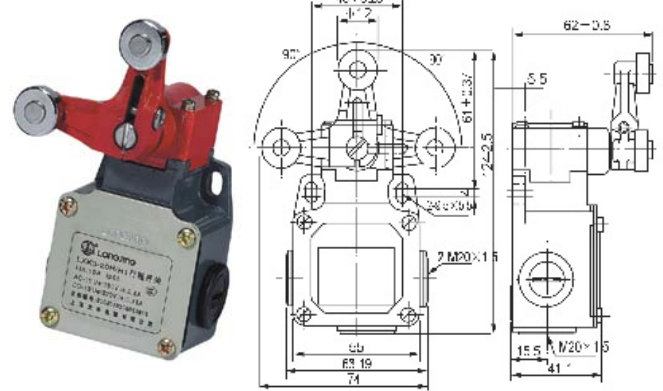

LXK3-20H Limit Switch 行程开关

LXK3-20S/D

LXK3-20H/D

LXK3-20S/W

LXK3-20H/W

LXK3-20S/H1

LXK3-20H/H1

LXK3-20S/BP (橡皮轮)

LXK3-20H/BP (橡皮轮)